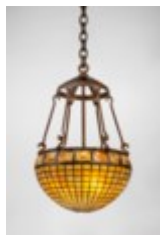

LOT 519
TIFFANY STUDIOS
'TURTLE-BACK AND GEOMETRIC' HANGING LIGHT, CIRCA 1915
16 in. (40.6 cm) diameter of shade, 58 1/2 in. (148.6 cm) drop

ESTIMATE
$30,000 - $50,000

PRICE REALIZED
$81,900