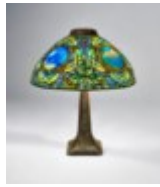

LOT 507
TIFFANY STUDIOS
RARE 'POND DRAGONFLY' TABLE LAMP, CIRCA 1905
17 in. (43.2 cm) high, 14 in. (35.5 cm) diameter of shade

ESTIMATE
$80,000 - $120,000
PRICE REALIZED
$277,200