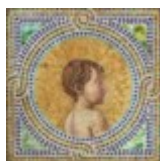

LOT 513
TIFFANY STUDIOS
STUDY FOR THE 'HEROES AND HEROINES OF THE HOMERIC STORY' MOSAIC FRIEZE FOR
24 5/8 in. (62.5 cm) high, 24 1/2 in. (62.2 cm) wide (sight)

ESTIMATE
$40,000 - $60,000